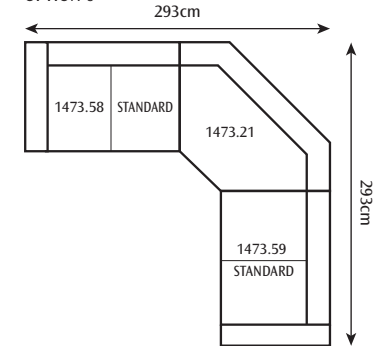

Some Suggested Voltaire Configuration Options

OPTION 6