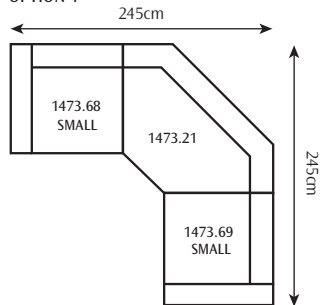

Some Suggested Voltaire Configuration Options

OPTION 1