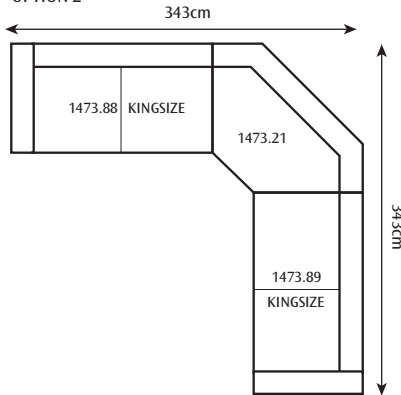

Some Suggested Voltaire Configuration Options

OPTION 2