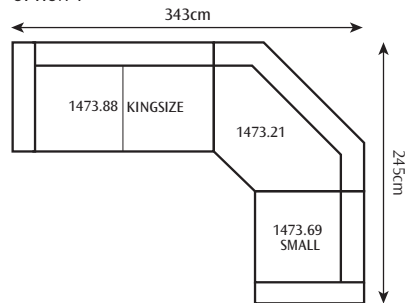

Some Suggested Voltaire Configuration Options

OPTION 4