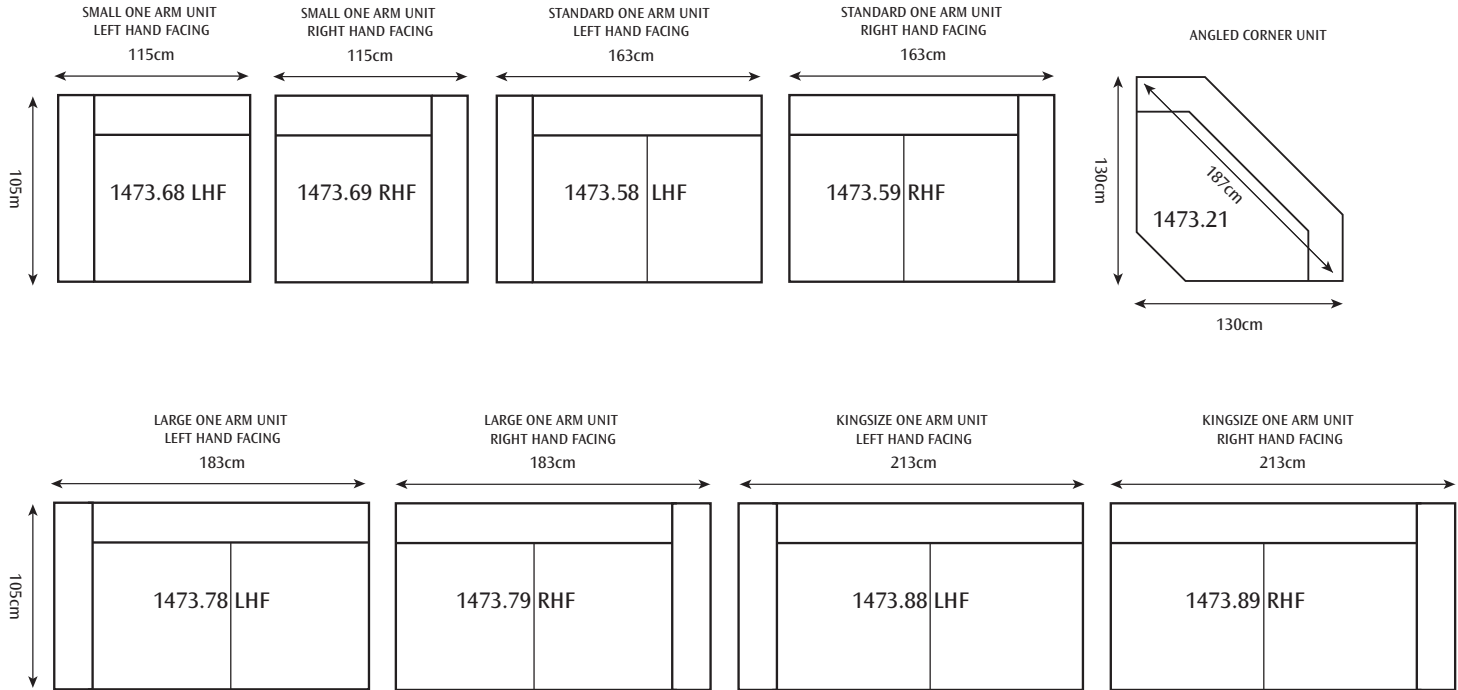

Voltaire Units