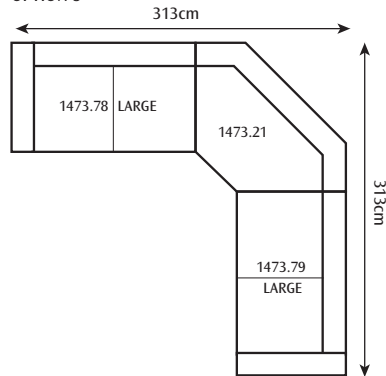

Some Suggested Voltaire Configuration Options

OPTION 5