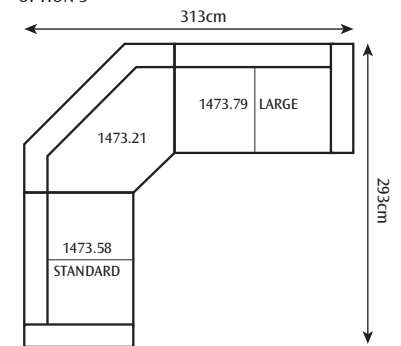

Some Suggested Voltaire Configuration Options

OPTION 3